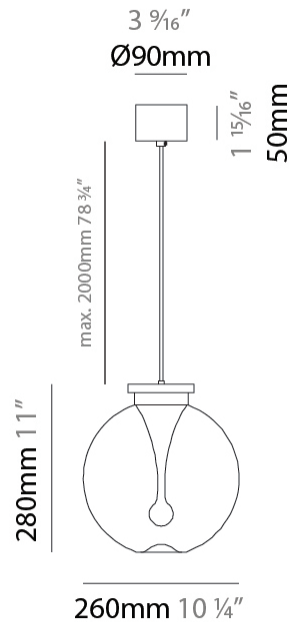

GENERAL

Series: La Stilla
Subseries: La Stilla Monopoint
Brand: Cangini & Tucci
Division: Design
Mounting Type: Suspension
Mounting Location: Ceiling
Subcategory: Ambient

PHYSICAL

Shape: Cylinder
Diameter (mm): 260
Diameter (in): 10 3/4
Height (mm): 280
Height (in): 11
Max. Overall Height (mm): 2280
Max. Overall Height (in): 89 3/4
Light Distribution: Omnidirectional
Fixture Finish: AMB / GRN / PNK / RUB / SKB / SMK / TOB / TRA
Holder Finish: CHR / MBK / SGD / SBN
Fixture Material: Glass / Metal
Cable Details: 2.000mm / 78 3/4" - Black Rubber Cable
Upon Request: Pearl Gold finish

LED

Color Temperature (°K): 2700 / 3000
Nominal Lumen (lm): 1615
CRI: >95 CRI
Lamp Life (hrs): 50000

OPTICAL

RATINGS AND CERTIFICATIONS

Certified By: Certified for North American Standards
IP rating: IP20

GENERAL

Series: La Stilla
 Subseries: La Stilla Monopoint
 Brand: Cangini & Tucci
 Division: Design
 Mounting Type: Suspension
 Mounting Location: Ceiling
 Subcategory: Ambient

PHYSICAL

Shape: Cylinder
 Diameter (mm): 260
 Diameter (in): 10 1/4
 Height (mm): 280
 Height (in): 11
 Max. Overall Height (mm): 2280
 Max. Overall Height (in): 89 3/4
 Light Distribution: Omnidirectional
 Fixture Finish: [AMB](#) / [GRN](#) / [PNK](#) / [RUB](#) / [SKB](#) / [SMK](#) / [TOB](#) / [TRA](#)
 Holder Finish: CHR / MBK / SGD / SBN
 Fixture Material: Glass / Metal
 Cable Details: 2.000mm / 78 3/4" - Black Rubber Cable
 Upon Request: Pearl Gold finish