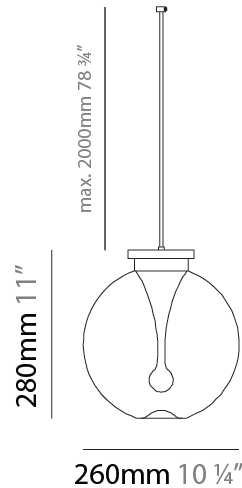

PROJECT
TYPE
SPECIFIER
QUANTITY
DATE

LA STILLA MONOPOINT SUSPENSION

D141261-

base number   Color   Finish   Finish
Temperature   Options   Options

1. To build a product code in our configurator select the specify button on the base model # product page
2. To build a manual product code on this datasheet choose from the options listed below in blue font and add the suffix to the base model #

GENERAL

Series: La Stilla
Subseries: La Stilla Monopoint
Brand: Cangini & Tucci
Division: Design
Mounting Type: Suspension
Mounting Location: Ceiling
Subcategory: Ambient

PHYSICAL

Shape: Cylinder
Diameter (mm): 260
Diameter (in): 10 1/4
Height (mm): 280
Height (in): 11
Max. Overall Height (mm): 2280
Max. Overall Height (in): 89 3/4
Light Distribution: Omnidirectional
Fixture Finish: [AMB](#) / [GRN](#) / [PNK](#) / [RUB](#) / [SKB](#) / [SMK](#) / [TOB](#) / [TRA](#)
Holder Finish: CHR / MBK / SGD / SBN
Fixture Material: Glass / Metal
Cable Details: 2.000mm / 78 3/4" - Black Rubber Cable
Upon Request: Pearl Gold finish

ELECTRICAL

Lamp Type: LED
Input Wattage (W): 14
Total Output Wattage (W): 12
Dimming: Non-Dimming / Phase Dimming (120vac Only)
Driver Included: No
Input Voltage (V): 120
Constant Current (MA): 350mA
Upon Request: 0-10V Dimming

LED

Color Temperature (°K): [2700](#) / [3000](#)
Nominal Lumen (lm): 1615
CRI: >95 CRI
Lamp Life (hrs): 50000

OPTICAL

RATINGS AND CERTIFICATIONS

Certified By: Certified for North American Standards
IP rating: IP20